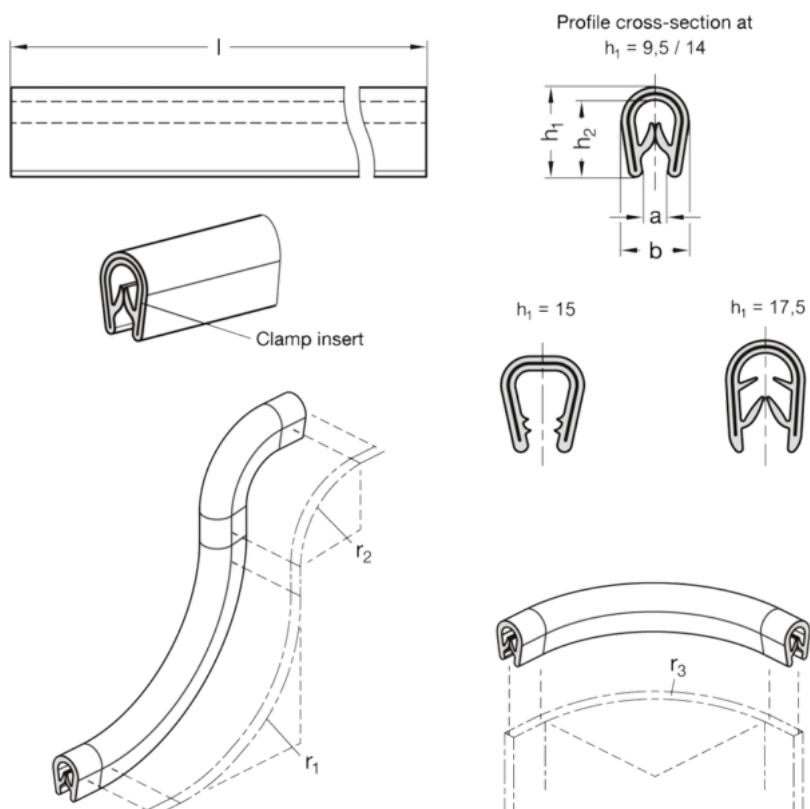

Article number: 20218415SW50

Description: E+G edge protection profile GN 2184-15-SW-50

## Measures

a = 6 - 8

b = 13

cl = 50

h1 = 15

h2 = 12.75

r1 = 15

r2 = 30

r3 = 20

Weight in (g) = 8600